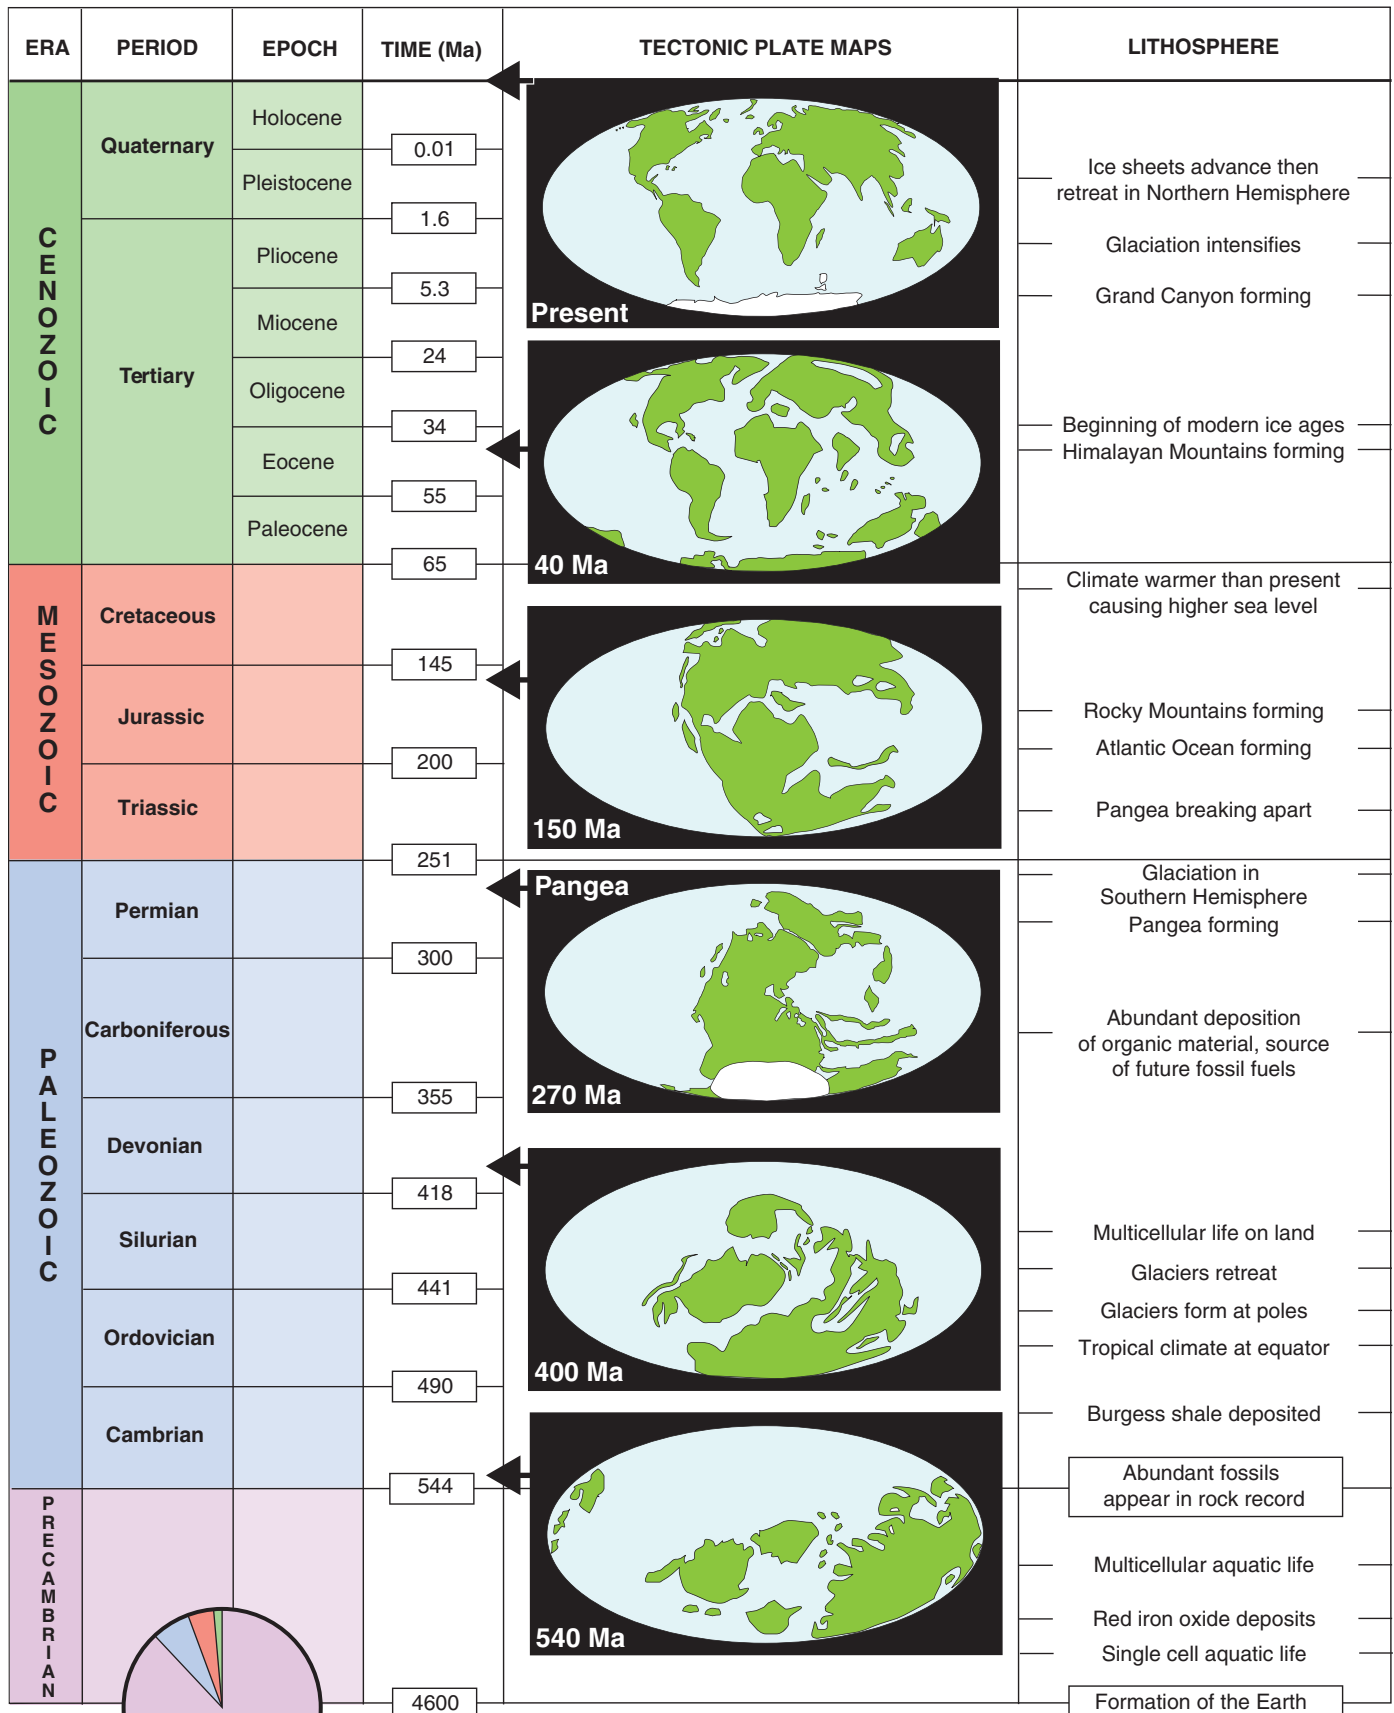

# GEOLOGICAL TIME

Dates according to Geological Time Scale, 1999. Geological Survey of Canada Open File 3040. It is recognized that there is some variation in the dates given in the literature.